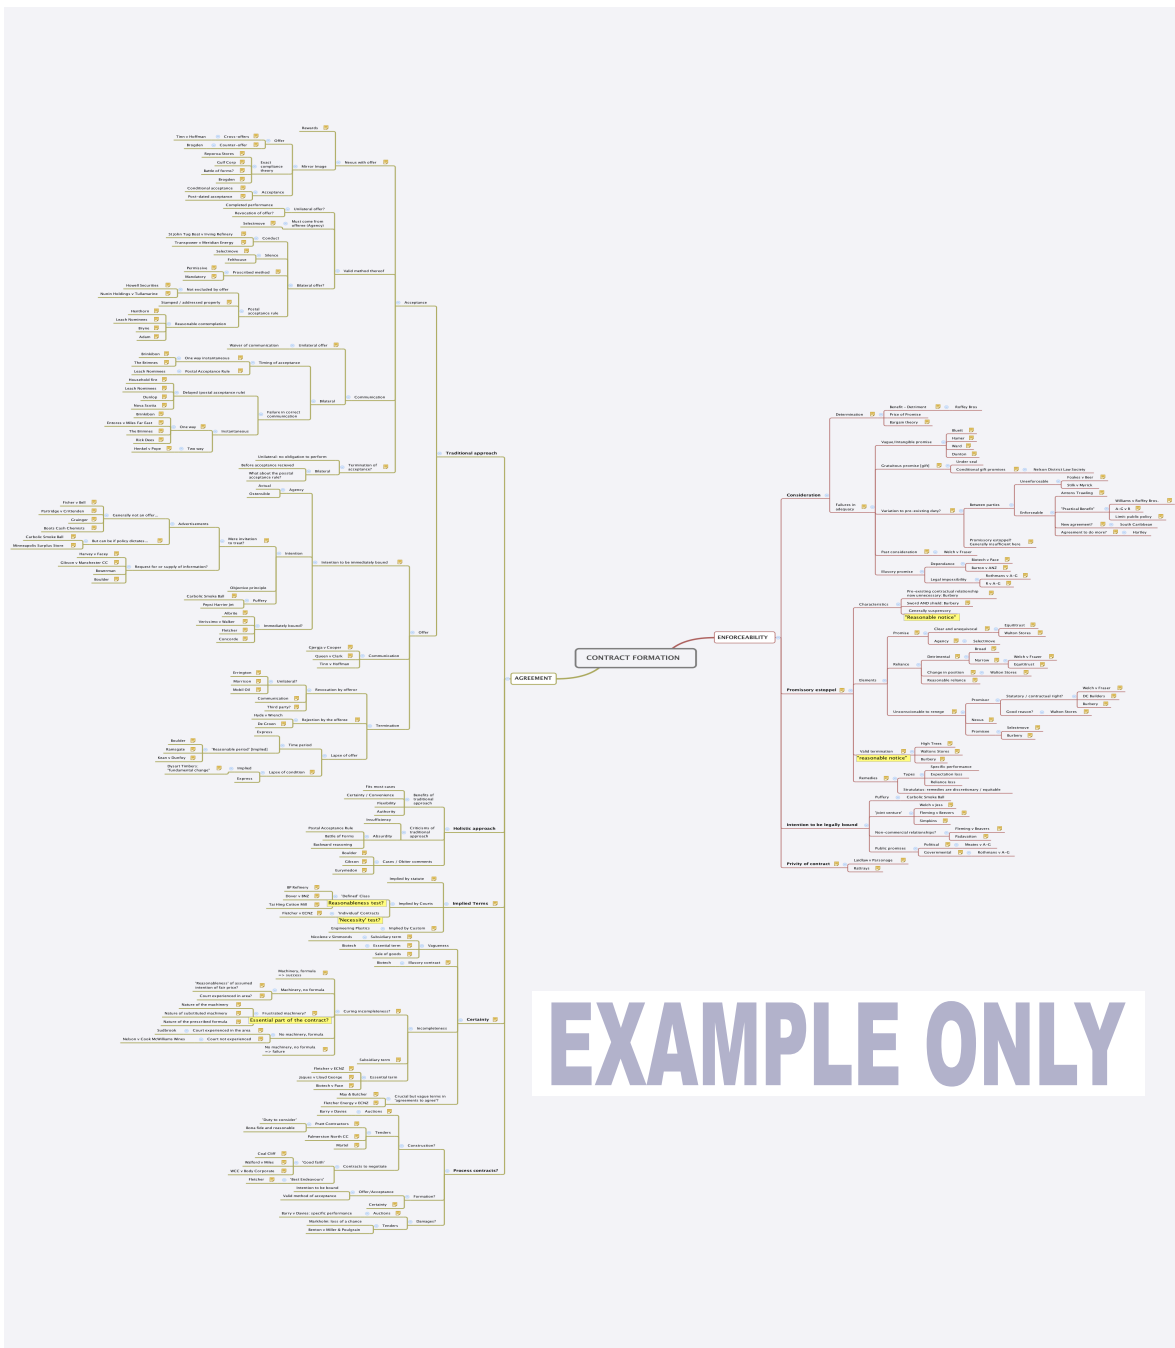

CRIMINAL LAW

MIND MAP

LAWSKOOL.CO.NZ

LAWSKOOL NEW ZEALAND

CRIMINAL LAW MIND MAP

(Please note the above mind map is only an example of the format of the lawskool mind maps).

To order the complete version of the Lawskool Criminal Law Mind Map please visit www.lawskool.co.nz