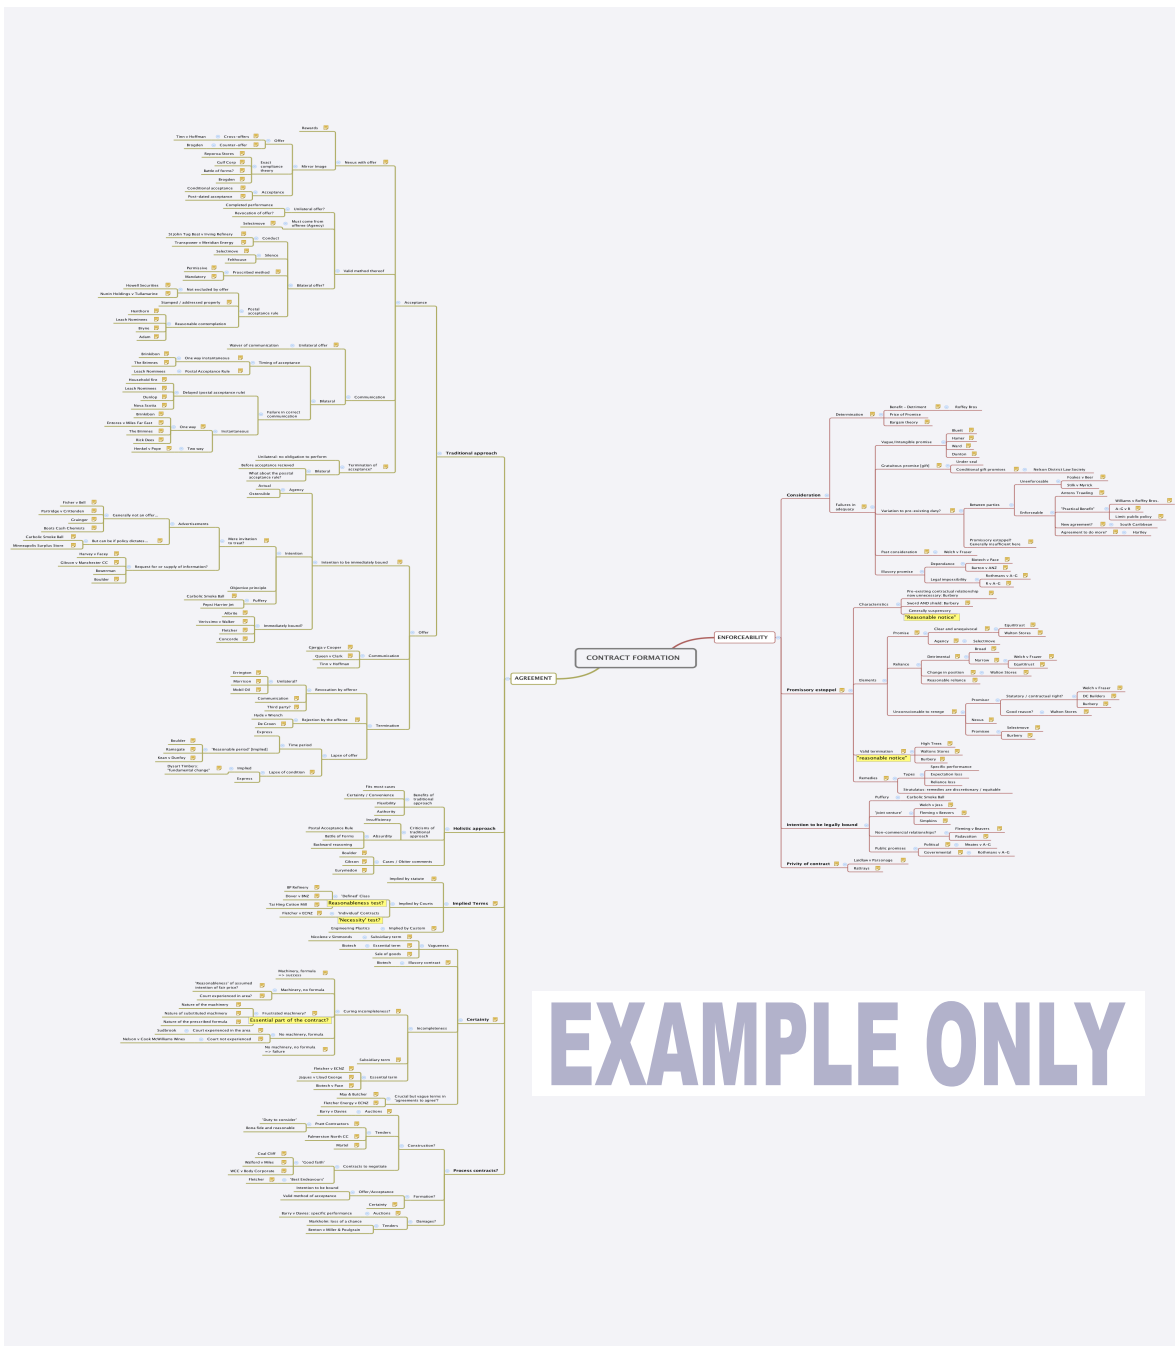

**NZ FAMILY
LAW MIND MAP**

LAWSKOOL.CO.NZ

LAWSKOOL NEW ZEALAND

NZ FAMILY LAW MIND MAP

(Please note the above mind map is only an example of the format of the lawskool mind maps).

To order the complete version of the Lawskool Family Law Mind Map
please visit www.lawskool.co.nz