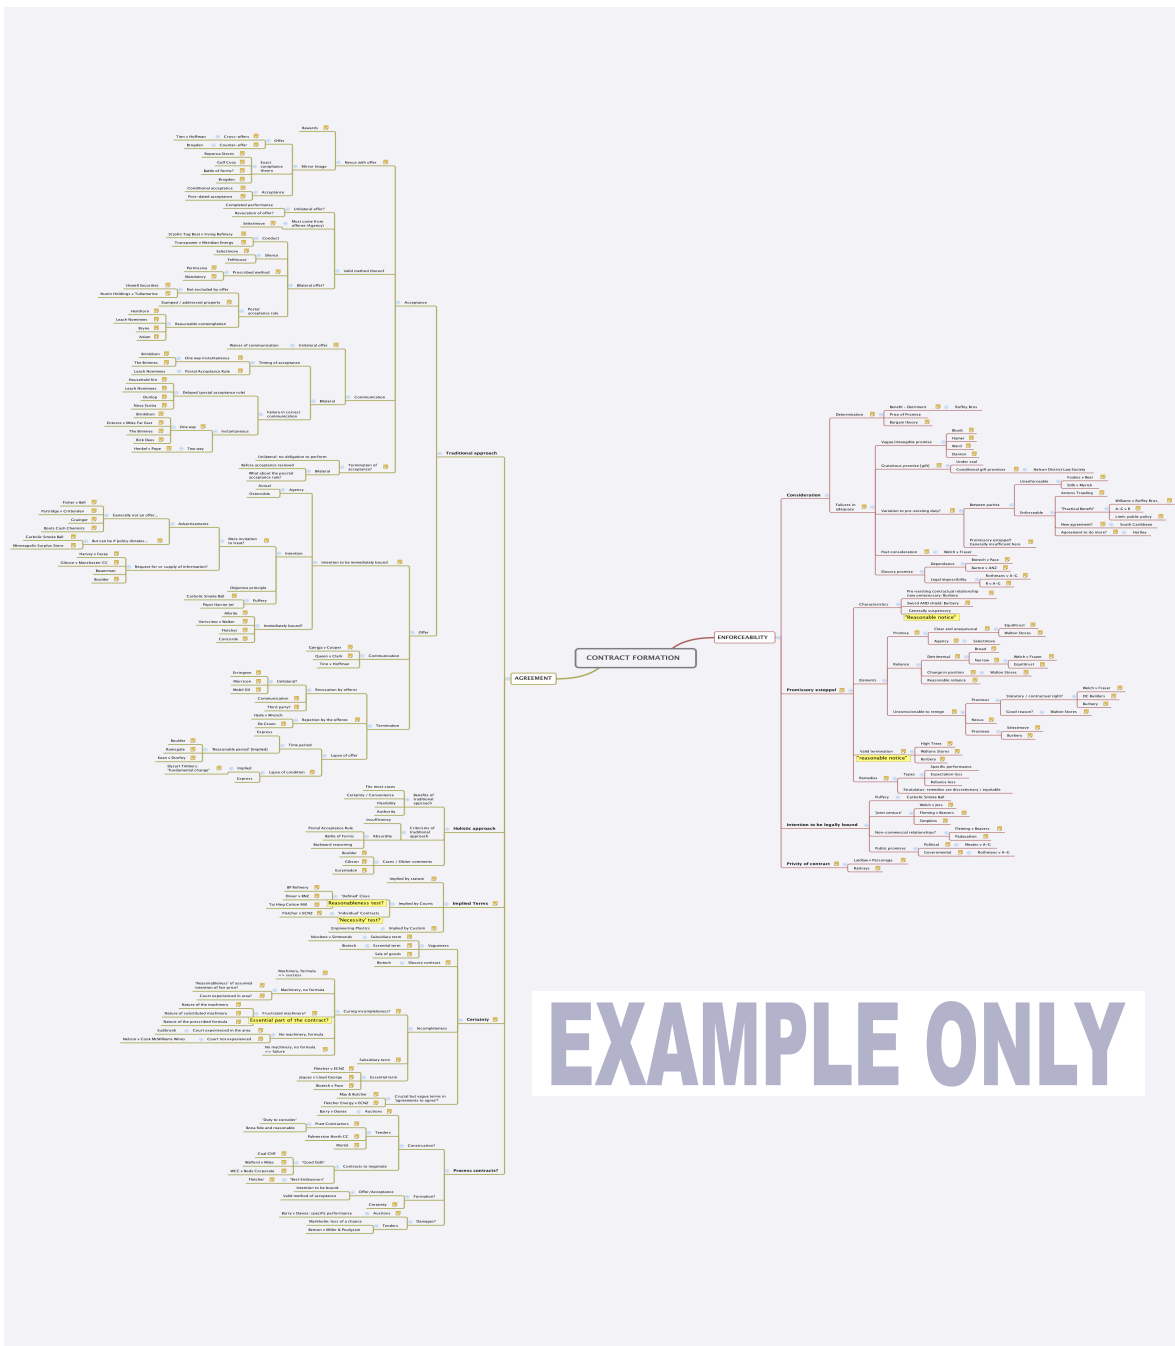

**NZ LEGAL ETHICS AND
PROFESSIONAL
RESPONSIBILITY
MIND MAP**

LAWSKOOL.CO.NZ

LAWSKOOL NEW ZEALAND

NZ LEGAL ETHICS AND PROFESSIONAL RESPONSIBILITY MIND MAP

(Please note the above mind map is only an example of the format of the lawskool mind maps).