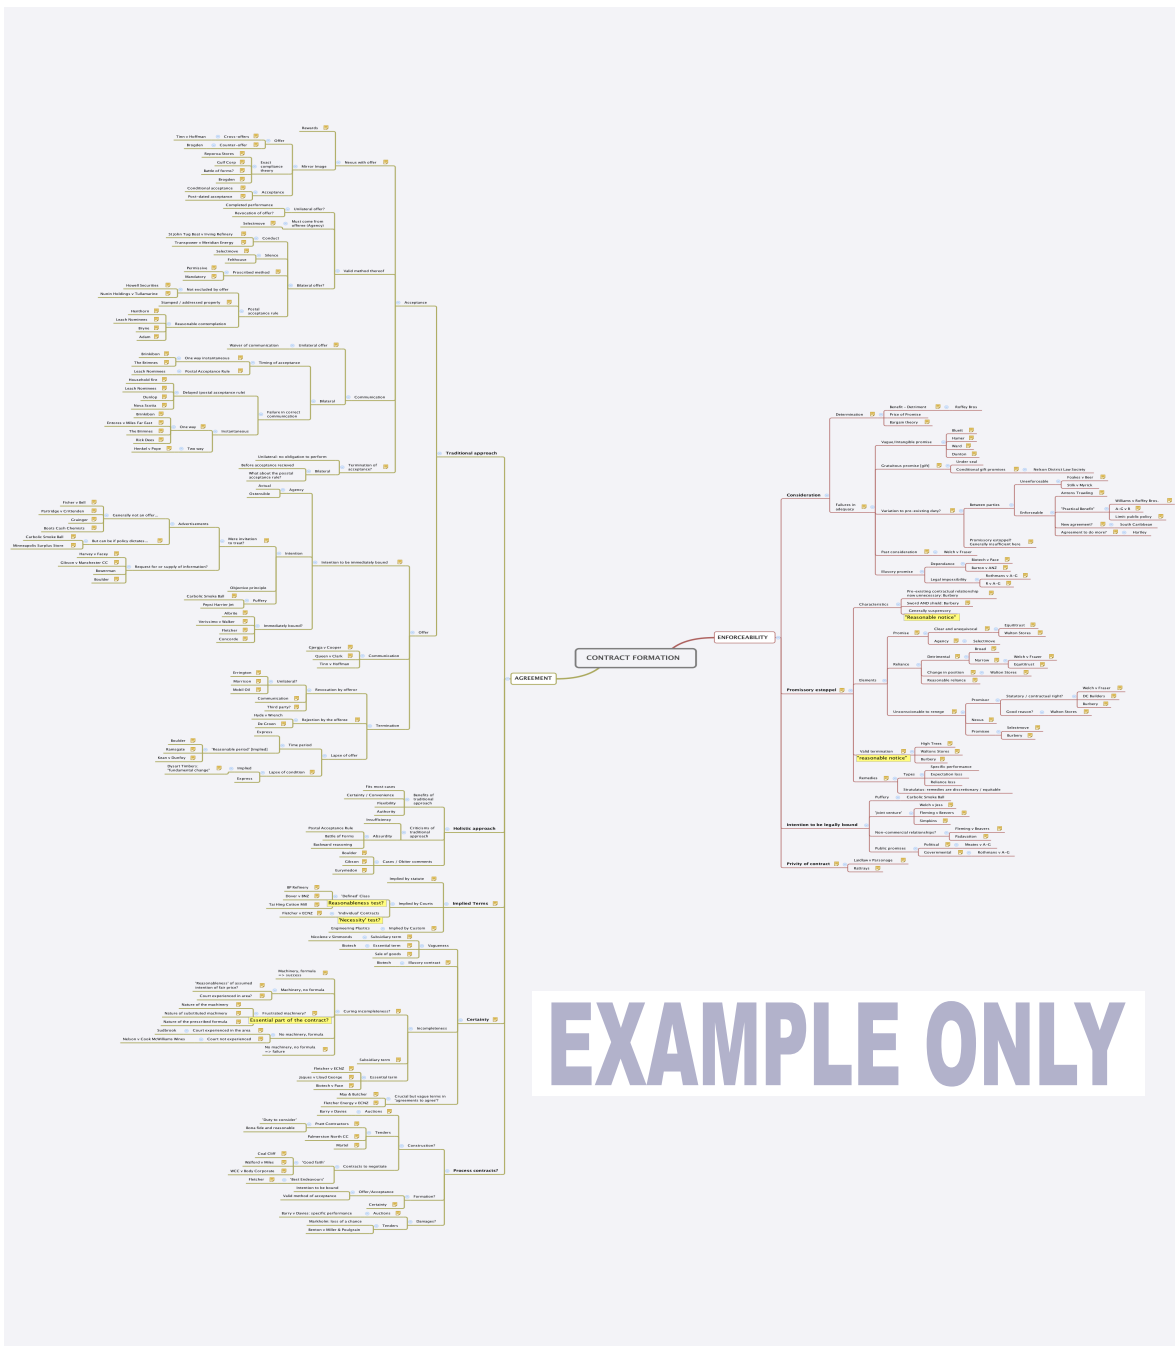

**NZ LEGAL THEORY /  
JURISPRUDENCE  
MIND MAP**

**LAWSKOOL.CO.NZ**

**LAWSKOOL NEW ZEALAND**

(Please note the above mind map is only an example of the format of the lawskool mind maps).

To order the complete version of the Lawskool Legal Theory /  
Jurisprudence Mind Map please visit [www.lawskool.co.nz](http://www.lawskool.co.nz)