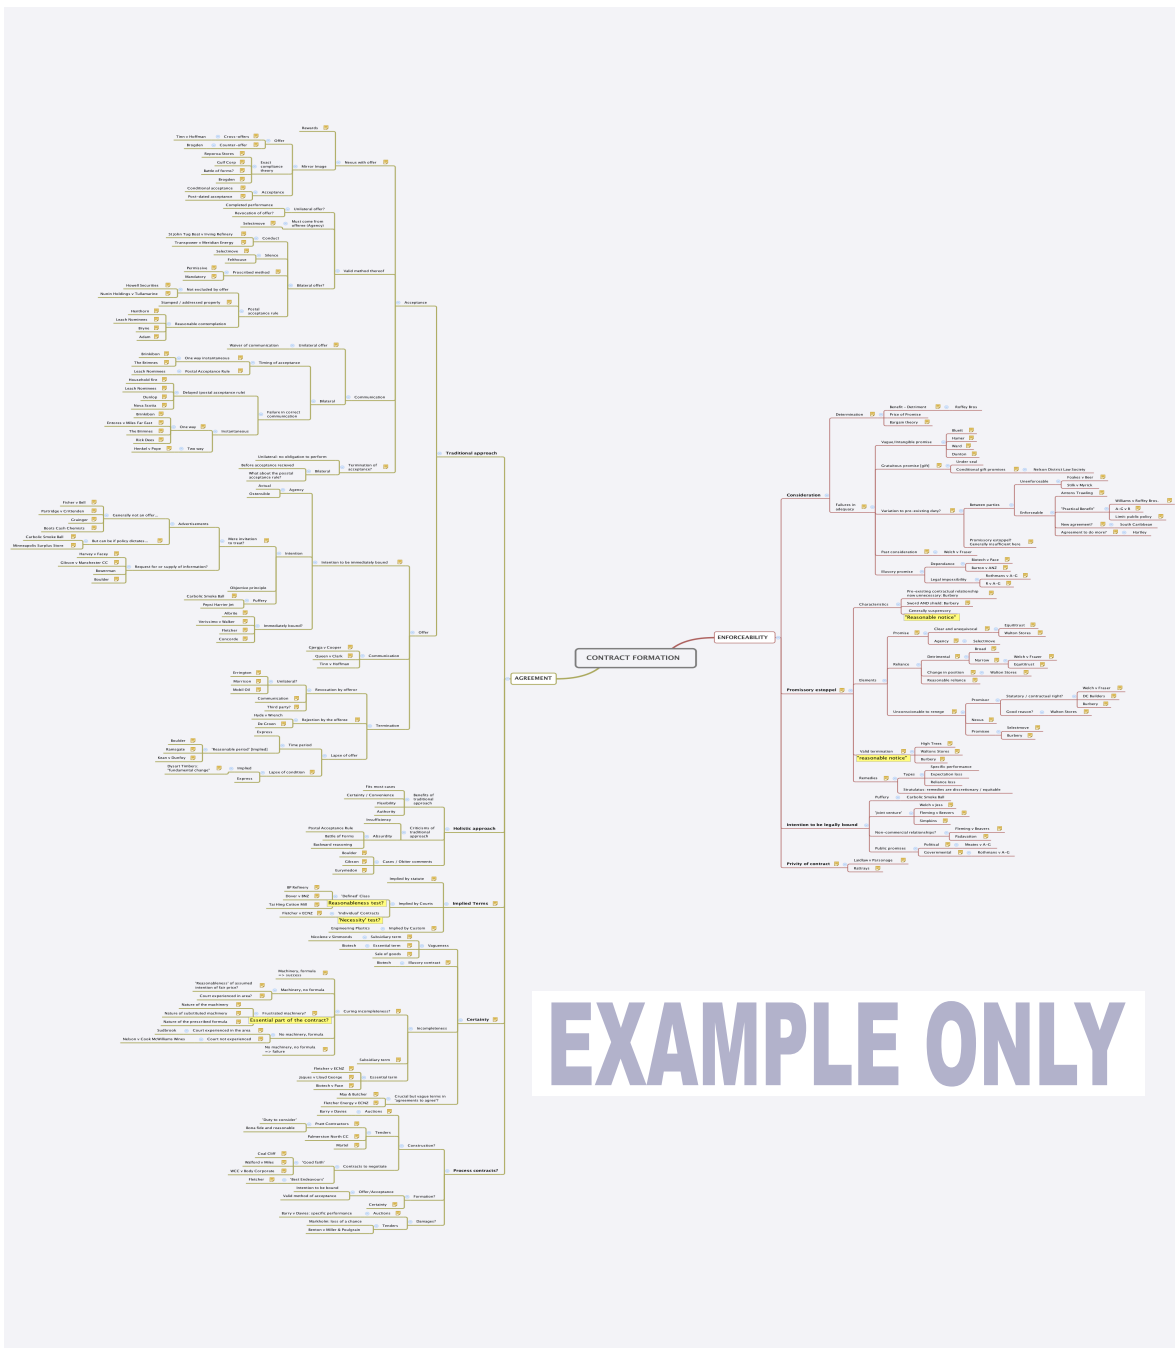

# **NZ TORTS LAW MIND MAP**

**LAWSKOOL.CO.NZ**

**LAWSKOOL NEW ZEALAND**

# TORTS LAW MIND MAP

(Please note the above mind map is only an example of the format of the lawskool mind maps).

To order the complete version of the Lawskool Torts Law Mind Map  
please visit [www.lawskool.co.nz](http://www.lawskool.co.nz)